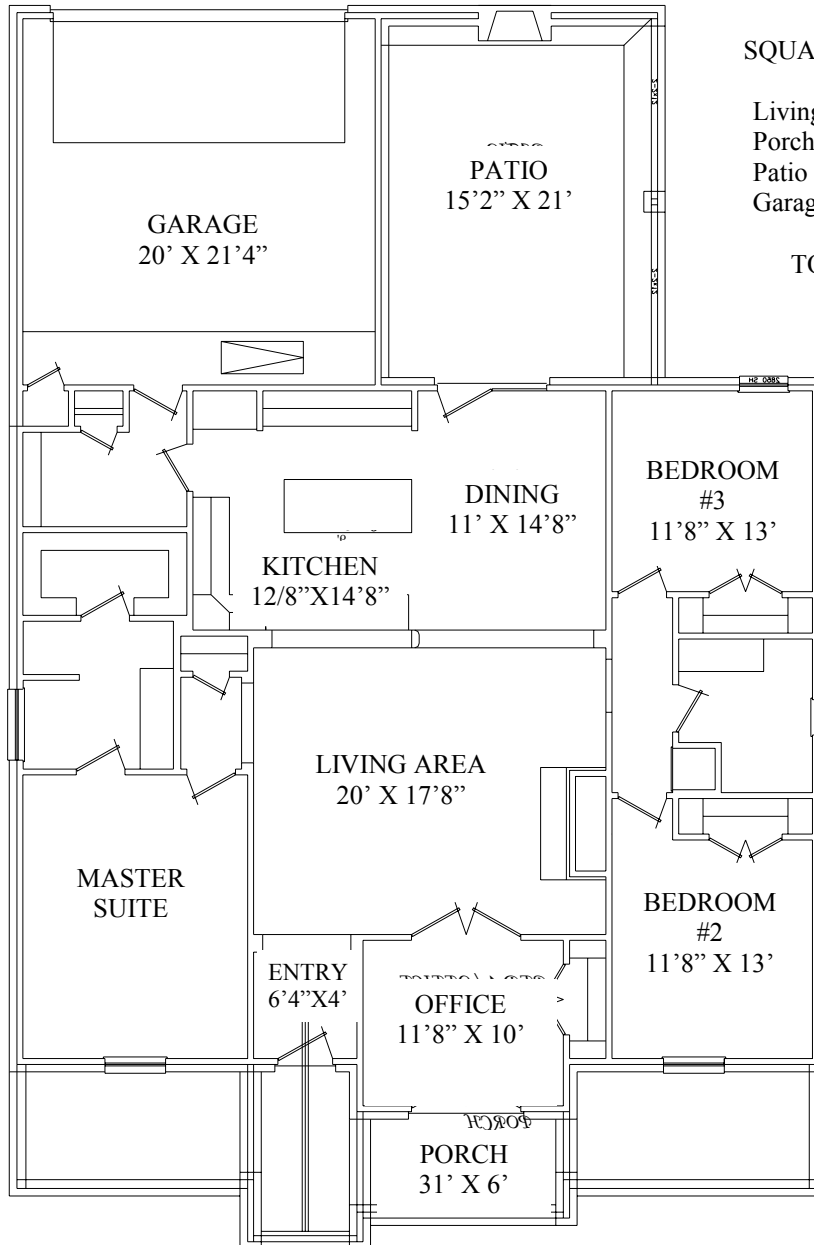

N & B HOMES

Welcome Home

The TUSCANY 1780 sq. ft.

"Through Wisdom a House is Built, and by Understanding it is Established." Proverbs 24:3

SQUARE FOOTAGE LEGEND:

Living Area	1780 sq ft
Porch	310 sq ft
Patio	324 sq. ft.
Garage	454 sq ft

TOTAL UNDER ROOF
2868 sq. ft.

Carolyn Christie—681-6656 Carla Benites—420-9024
Robbie Christie—Builder, office 681-8198 www.nandbhomes.com

*(Prices, room sizes and sq ft ** may vary and are subject to change)*
Use of floor plans, elevations and renderings are designer's concepts and are the property of N & B Properties, Inc. Use of floor plans, elevations, and or renderings in part or in whole is a violation of federal copyright laws and will be prosecuted to the fullest extent of the law.