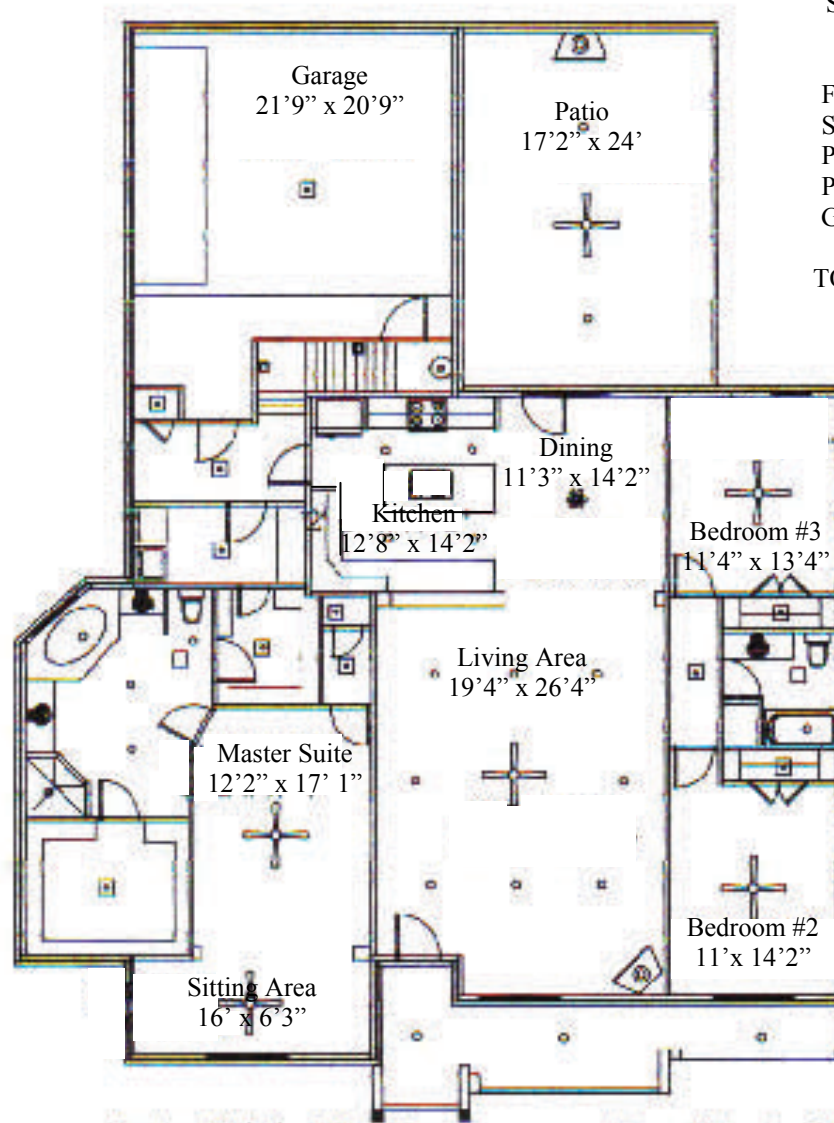

N & B HOMES

Welcome Home

The Nicole 2797 sq. ft. With Bonus Room

"Through Wisdom a House is Built, and by Understanding it is Established." Proverbs 24:3

SQUARE FOOTAGE LEGEND:

First Floor	2270 sq ft
Second Floor	527 sq ft
Porch	184 sq ft
Patio	431 sq ft
Garage	519 sq ft

TOTAL UNDER ROOF
3931 sq. ft.

Carolyn Christie—681-6656 Carla Benites—420-9024
Robbie Christie—Builder, office 681-8198 www.nandbhomes.com

(Prices, room sizes and sq ft ** may vary and are subject to change)
Use of floor plans, elevations and renderings are designer's concepts and are the property of N & B Properties, Inc. Use of floor plans, elevations, and or renderings in part or in whole is a violation of federal copyright laws and will be prosecuted to the fullest extent of the law.