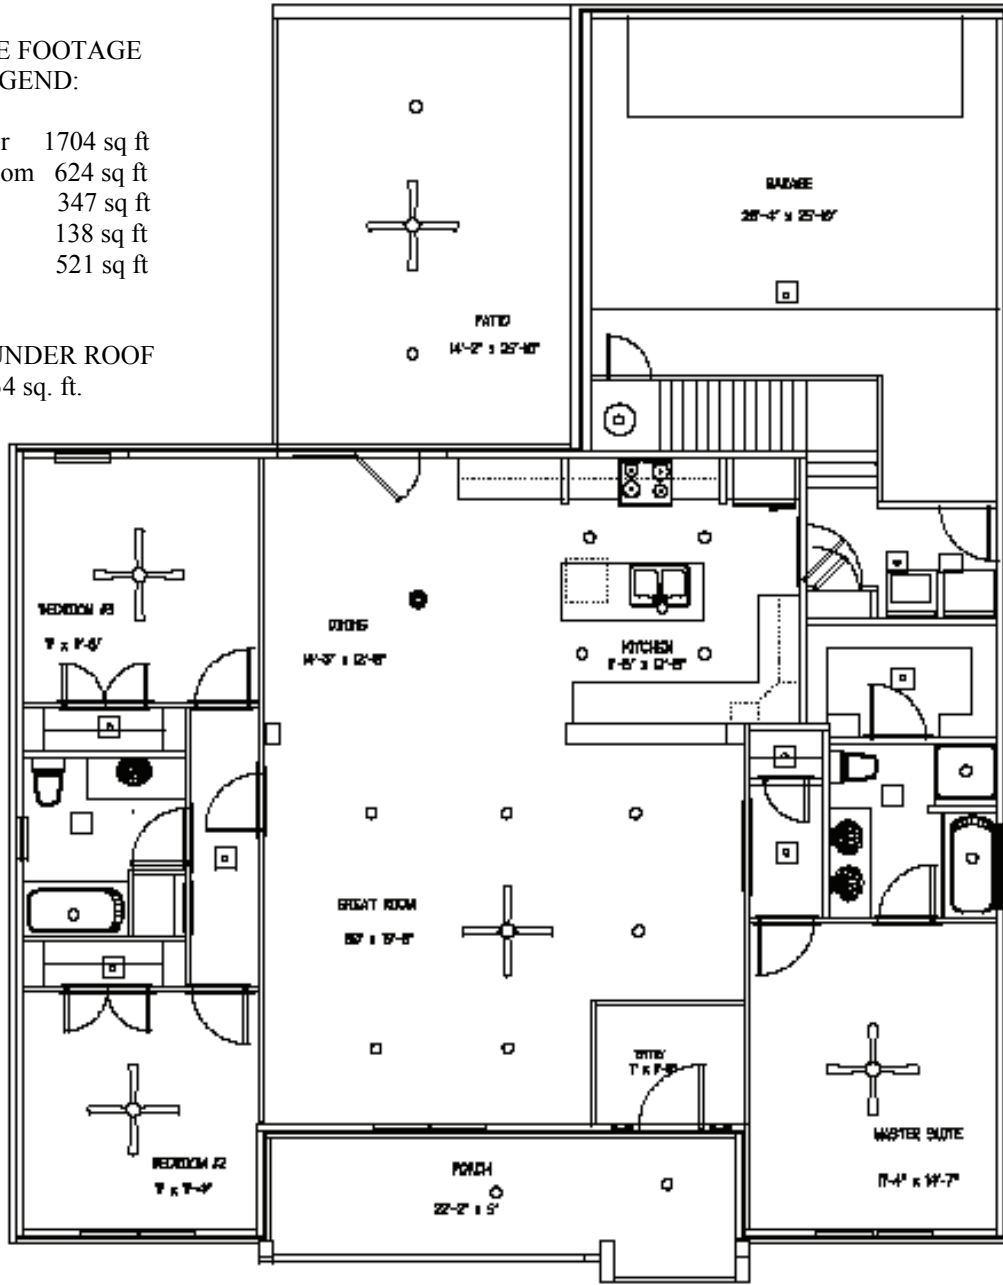

Welcome Home

The GATEWOOD

with Bonus Room

2328 sq. ft.

“Through Wisdom a House is Built, and by Understanding it is Established.” Proverbs 24:3

SQUARE FOOTAGE LEGEND:

First Floor	1704 sq ft
Bonus Room	624 sq ft
Patio	347 sq ft
Porch	138 sq ft
Garage	521 sq ft

TOTAL UNDER ROOF
3334 sq. ft.

Carolyn Christie—681-6656 Carla Benites—420-9024
 Robbie Christie—Builder, office 681-8198 www.nandbhomes.com

*(Prices, room sizes and sq ft ** may vary and are subject to change)*