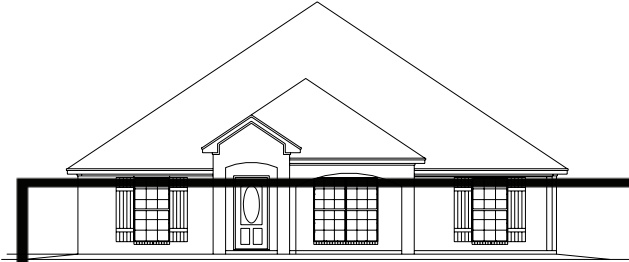

Welcome Home

The GATEWOOD

with Bonus Room

2328 sq. ft.

“Through Wisdom a House is Built, and by Understanding it is Established.” Proverbs 24:3

SQUARE FOOTAGE LEGEND:

First Floor	1704 sq ft
Bonus Room	624 sq ft
Patio	347 sq ft
Porch	138 sq ft
Garage	521 sq ft

TOTAL UNDER ROOF
3334 sq. ft.

Carolyn Christie—681-6656 Carla Benites—420-9024
 Robbie Christie—Builder, office 681-8198 www.nandbhomes.com

*(Prices, room sizes and sq ft ** may vary and are subject to change)*

Use of floor plans, elevations and renderings are designer's concepts and are the property of N & B Properties, Inc. Use of floor plans, elevations, and or renderings in part or in whole is a violation of federal copyright laws and will be prosecuted to the fullest extent of the law.