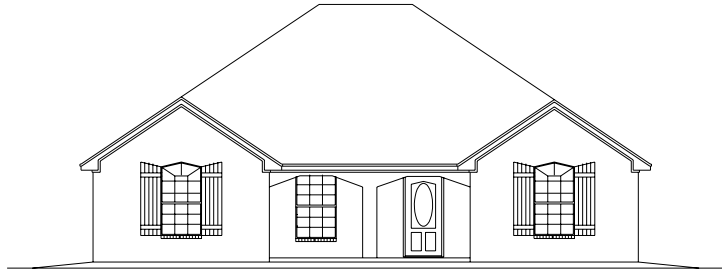

# N & B HOMES

Welcome Home

## The MADISON 1532 sq. ft.

*"Through Wisdom a House is Built, and by Understanding it is Established." Proverbs 24:3*

### SQUARE FOOTAGE LEGEND:

First Floor	1532 sq ft
Patio	103 sq ft
Porch	127 sq ft
Garage	492 sq ft

TOTAL UNDER ROOF  
2254 sq. ft.

Carolyn Christie—681-6656      Carla Benites—420-9024  
Robbie Christie—Builder, office 681-8198      [www.nandbhomes.com](http://www.nandbhomes.com)