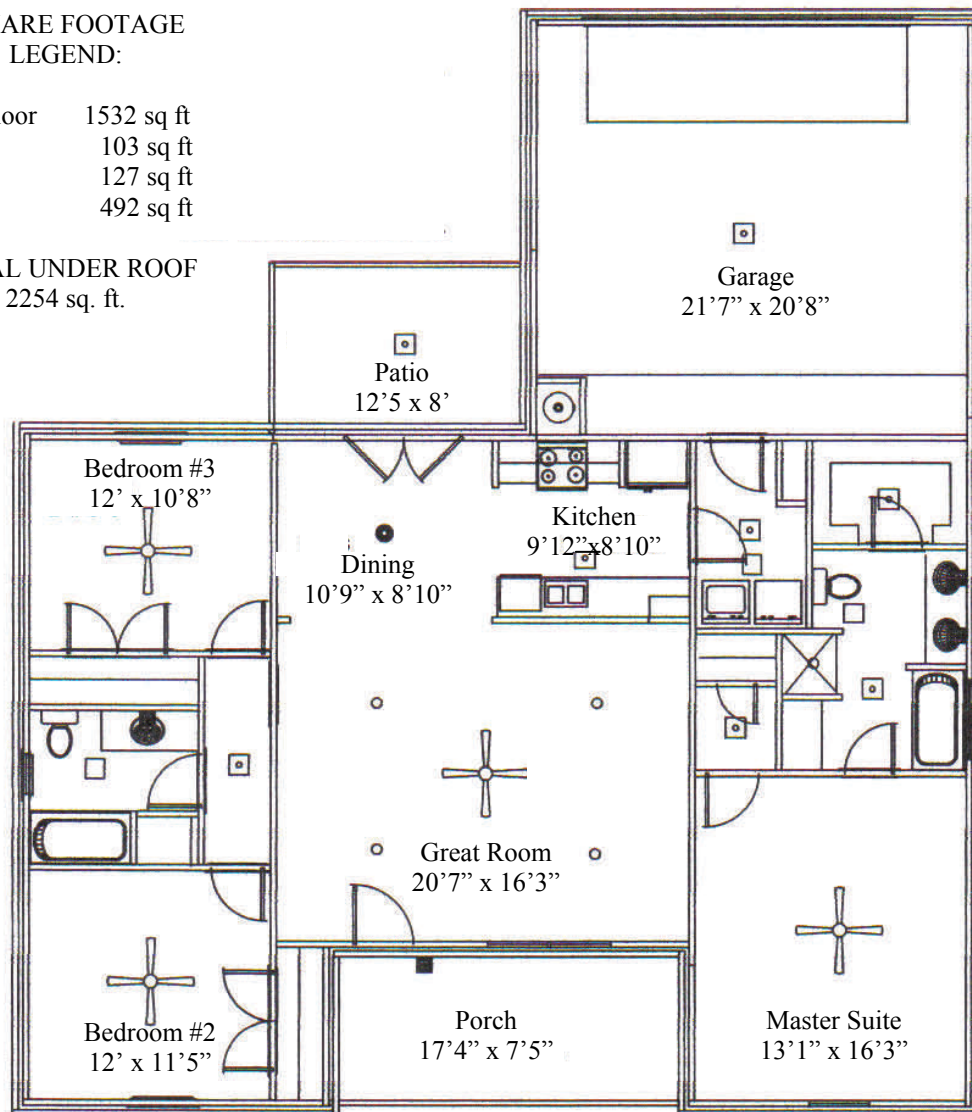

## The MADISON 1532 sq. ft.

*"Through Wisdom a House is Built, and by Understanding it is Established." Proverbs 24:3*

### SQUARE FOOTAGE LEGEND:

First Floor	1532 sq ft
Patio	103 sq ft
Porch	127 sq ft
Garage	492 sq ft

TOTAL UNDER ROOF  
2254 sq. ft.

Carolyn Christie—681-6656      Carla Benites—420-9024  
Robbie Christie—Builder, office 681-8198      [www.nandbhomes.com](http://www.nandbhomes.com)