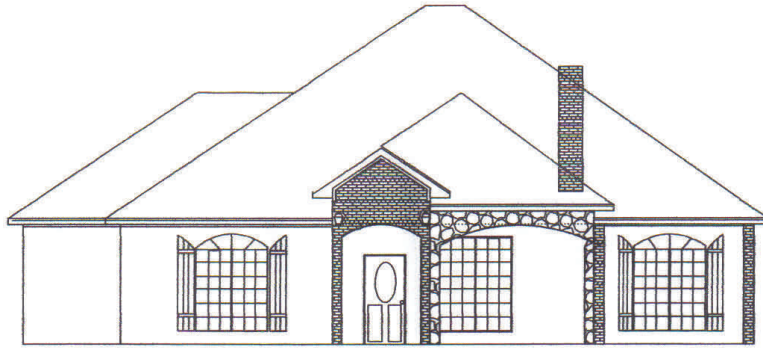

## The **NICOLE**

2197 sq. ft.

*"Through Wisdom a House is Built, and by Understanding it is Established." Proverbs 24:3*

### SQUARE FOOTAGE LEGEND:

First Floor	2197 sq. ft.
Patio	330 sq. ft.
Garage	716 sq. ft.
Porch	208 sq. ft.

**TOTAL UNDER ROOF**  
3451 sq. ft.

Carolyn Christie—681-6656      Carla Benites—420-9024  
Robbie Christie—Builder, office 681-8198      [www.nandbhomes.com](http://www.nandbhomes.com)