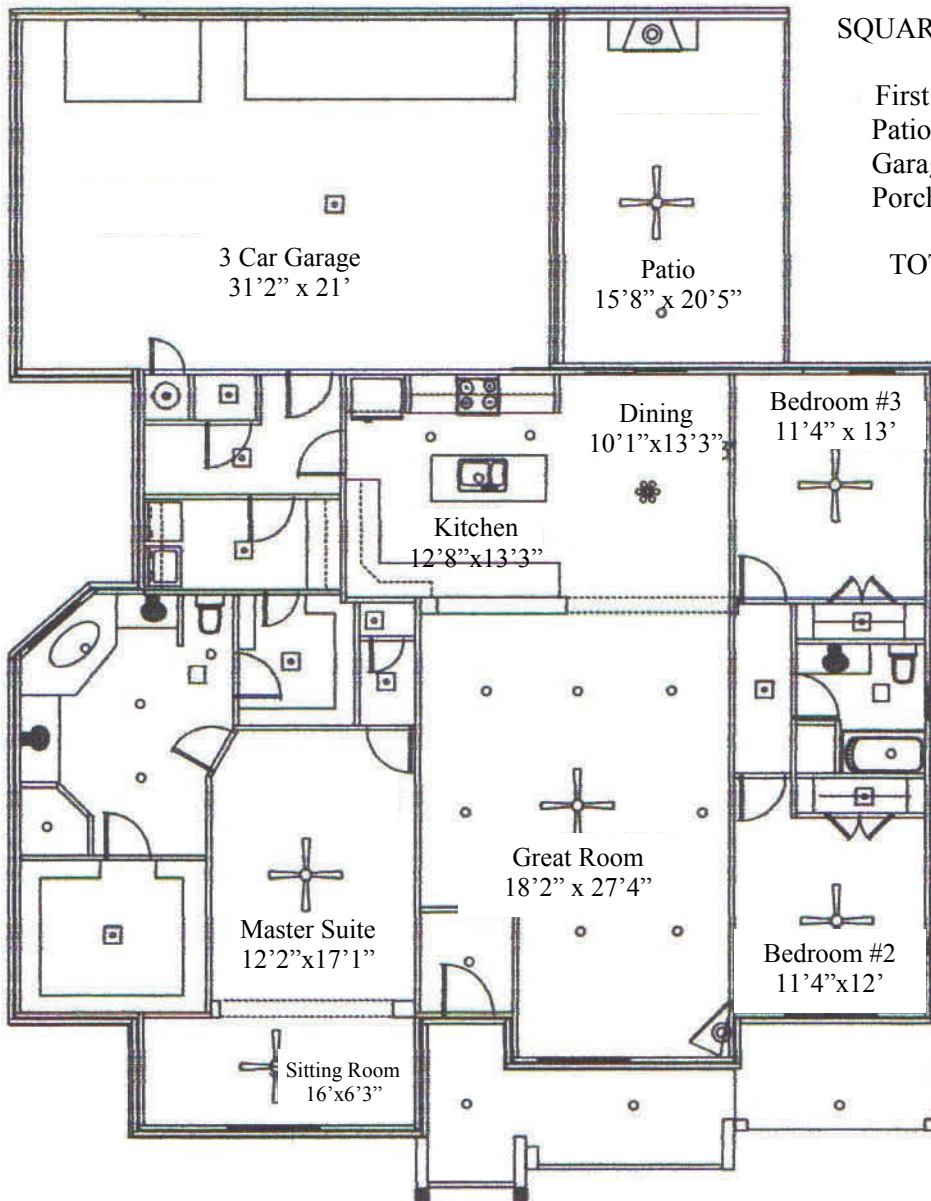

## The **NICOLE**

2197 sq. ft.

*"Through Wisdom a House is Built, and by Understanding it is Established." Proverbs 24:3*

### SQUARE FOOTAGE LEGEND:

First Floor	2197 sq. ft.
Patio	330 sq. ft.
Garage	716 sq. ft.
Porch	208 sq. ft.

**TOTAL UNDER ROOF**  
3451 sq. ft.

Carolyn Christie—681-6656      Carla Benites—420-9024  
Robbie Christie—Builder, office 681-8198      [www.nandbhomes.com](http://www.nandbhomes.com)