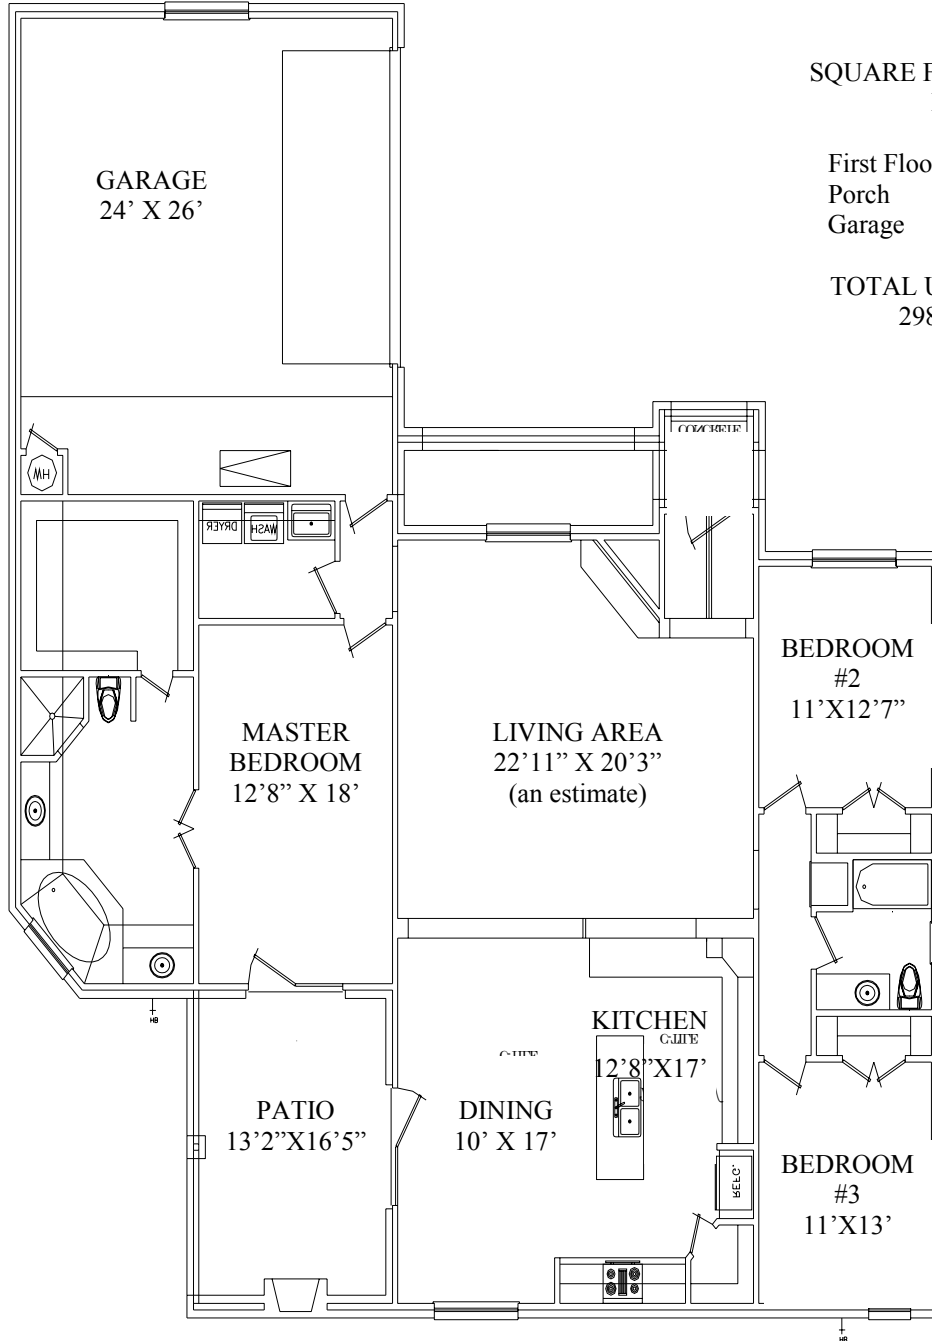

N & B HOMES

Welcome Home

The **CAROLINA** 2044 sq. ft.

"Through Wisdom a House is Built, and by Understanding it is Established." Proverbs 24:3

SQUARE FOOTAGE LEG- END:

| | |
|-------------|------------|
| First Floor | 2044 sq ft |
| Porch | 320 sq ft |
| Garage | 624 sq ft |

TOTAL UNDER ROOF
2988 sq. ft.

Carolyn Christie—681-6656 Carla Benites—420-9024
Robbie Christie—Builder, office 681-8198 www.nandbhomes.com

*(Prices, room sizes and sq ft ** may vary and are subject to change)
Use of floor plans, elevations and renderings are designer's concepts and are the property of N & B Properties, Inc. Use of floor plans, elevations, and or renderings in part or in whole is a violation of federal copyright laws and will be prosecuted to the fullest extent of the law.*